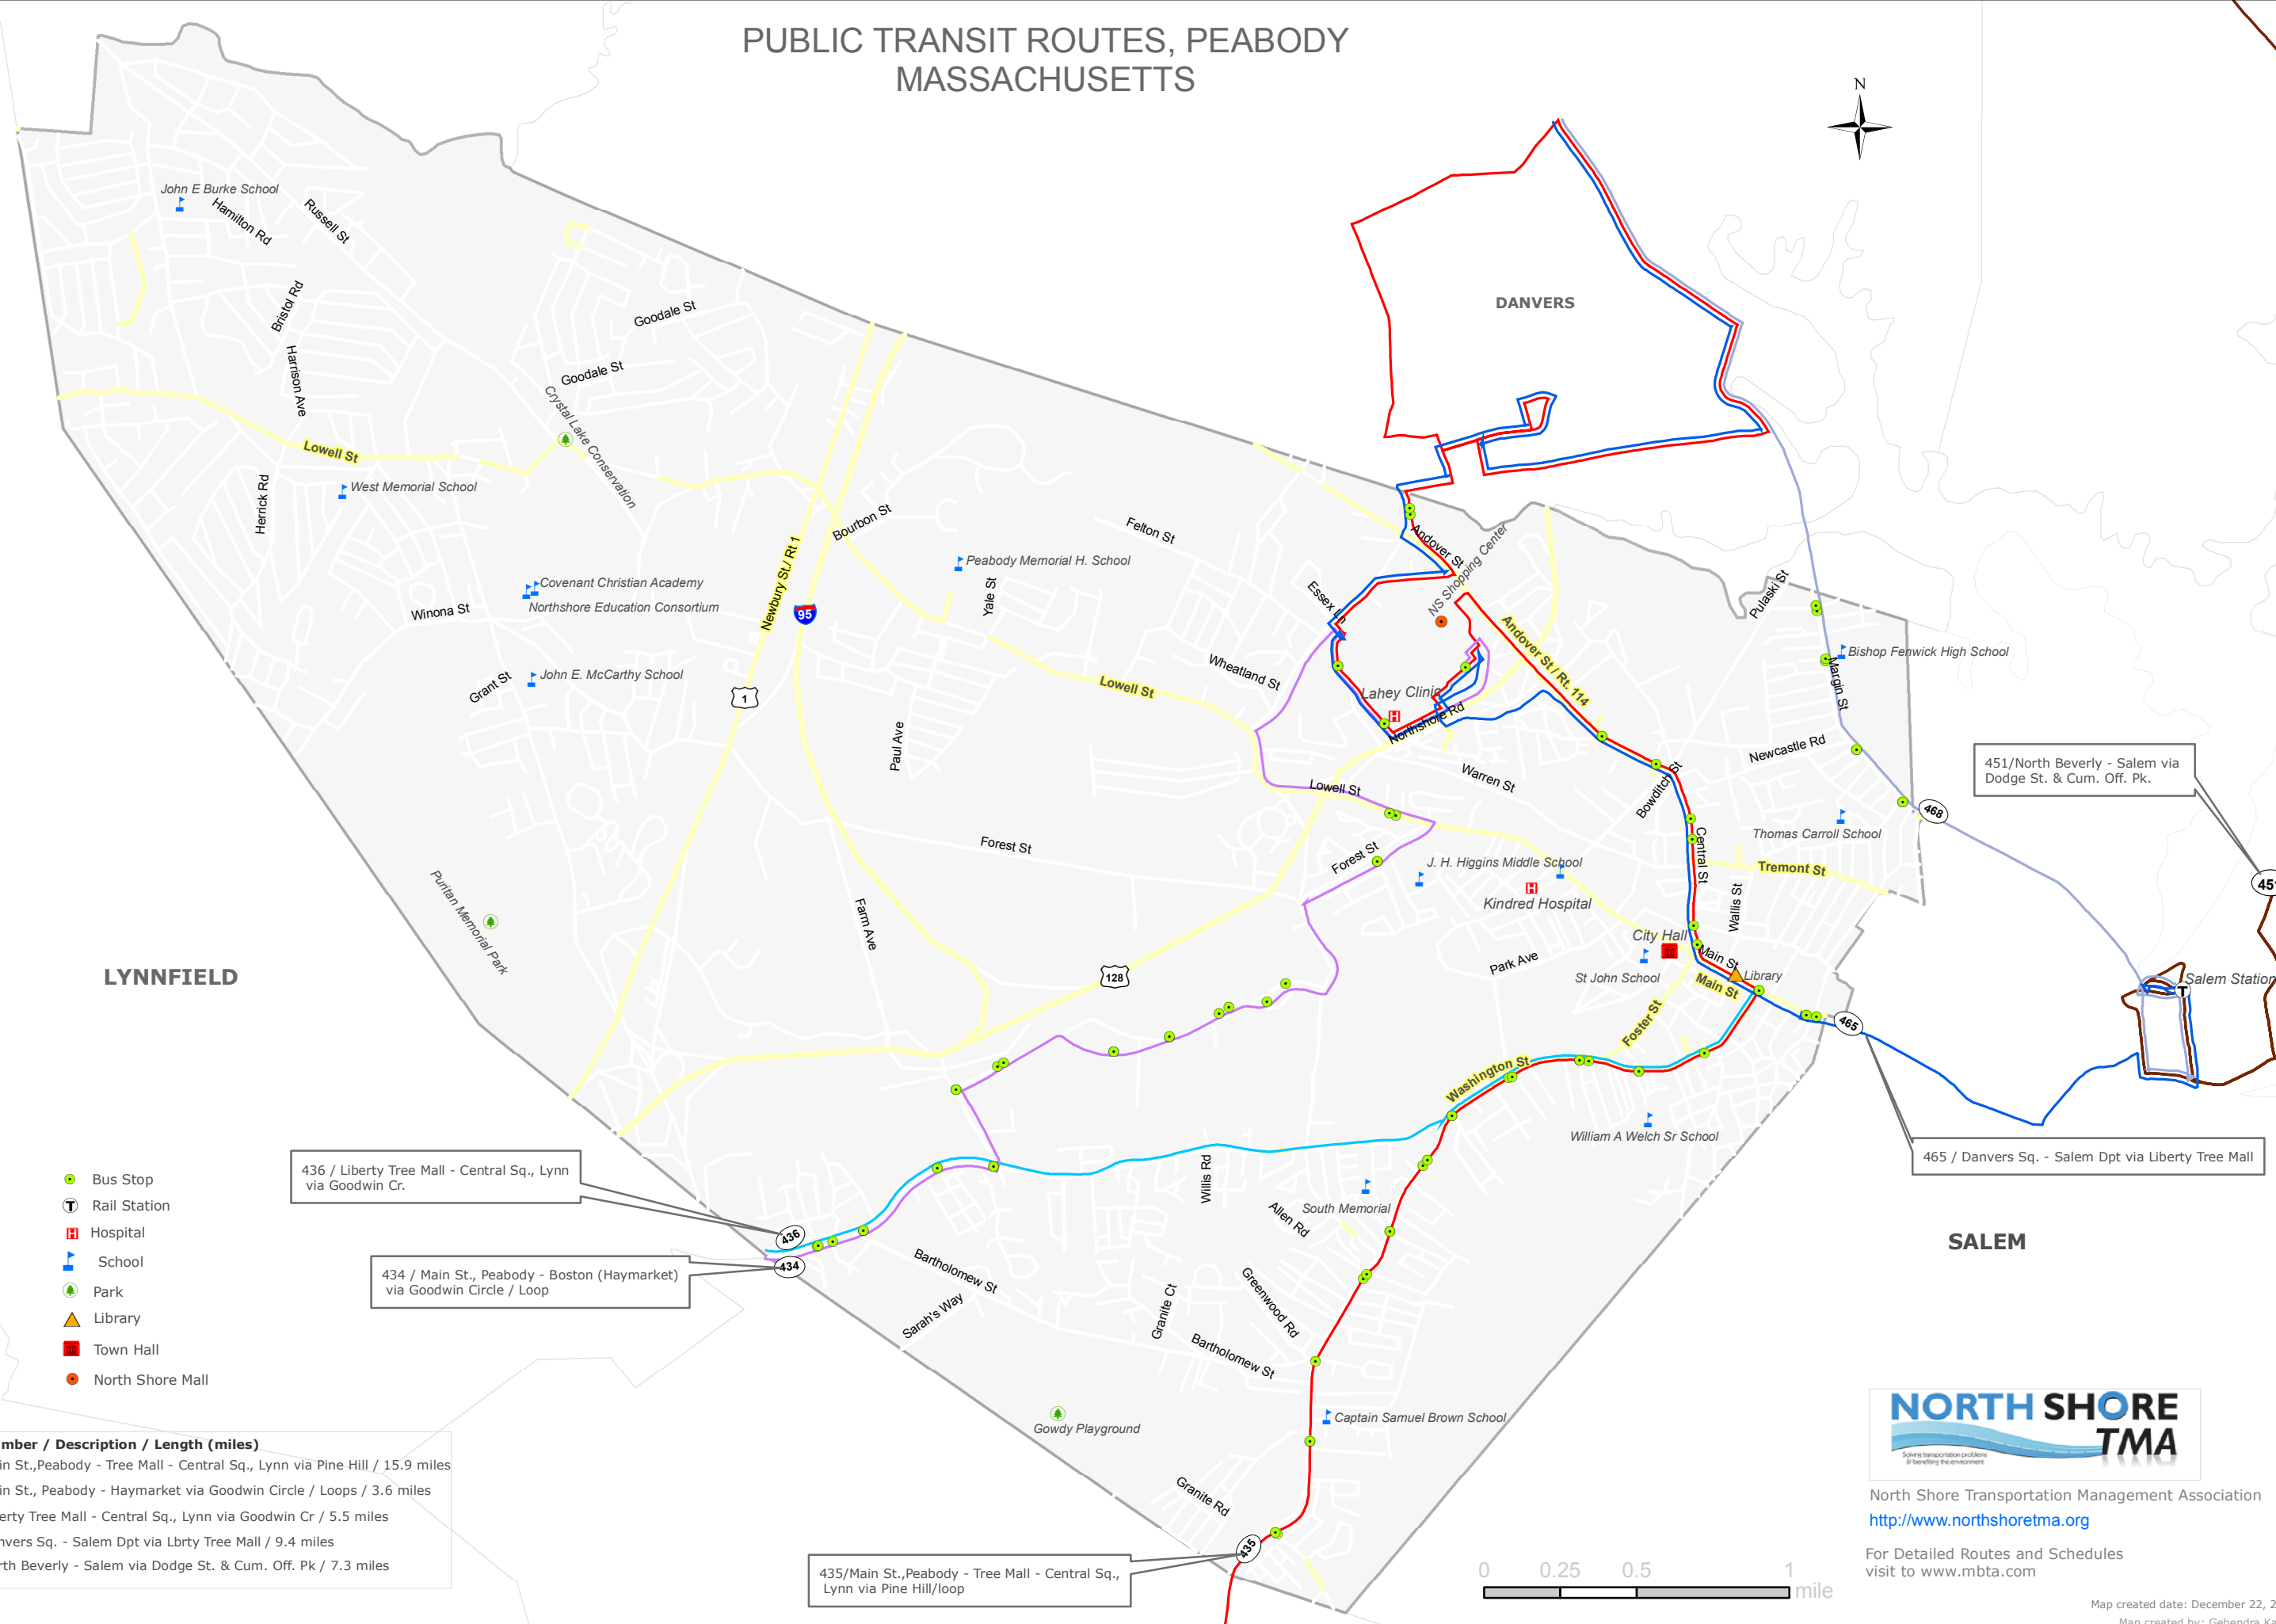

PUBLIC TRANSIT ROUTES, PEABODY MASSACHUSETTS

- Bus Stop
- T Rail Station
- H Hospital
- S School
- P Park
- L Library
- T Town Hall
- North Shore Mall

436 / Liberty Tree Mall - Central Sq., Lynn via Goodwin Cr.

434 / Main St., Peabody - Boston (Haymarket) via Goodwin Circle / Loops

451/North Beverly - Salem via Dodge St. & Cum. Off. Pk.

465 / Danvers Sq. - Salem Dpt via Liberty Tree Mall

435/Main St., Peabody - Tree Mall - Central Sq., Lynn via Pine Hill/loop

Bus Route Number / Description / Length (miles)
435/Main St., Peabody - Tree Mall - Central Sq., Lynn via Pine Hill / 15.9 miles
434/Main St., Peabody - Haymarket via Goodwin Circle / Loops / 3.6 miles
436/Liberty Tree Mall - Central Sq., Lynn via Goodwin Cr / 5.5 miles
465/Danvers Sq. - Salem Dpt via Lbrty Tree Mall / 9.4 miles
451/North Beverly - Salem via Dodge St. & Cum. Off. Pk / 7.3 miles

North Shore Transportation Management Association
<http://www.northshoretma.org>

For Detailed Routes and Schedules visit to www.mbta.com